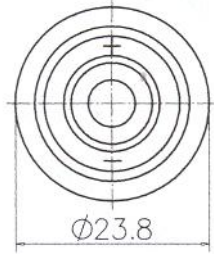

### DIMENSIONS

PB-2416

$\phi 23.8 \times H16.0$

Type	Unit	PB-2416-1	PB-2416-2	PB-2416-3
Rated Voltage	(VDC)	12	12	12
Operating Voltage	(VDC)	3~20	3~20	3~20
Current Consumption	(mA)	< or = 8	< or = 8	< or = 10
Sound Output (Min)	(dB)	> or = 85	> or = 85	> or = 90
Resonant Frequency	(Hz)	2800±500	2800±500	2800±500
Operating Temp	(C)	-20~+60	-40~+85	-20~+60
Storage Temp	(C)	-30~+70	-40~+85	-30~+70
Weight	(g)	5	5	5
Dimension	mm	23.8 x H16	23.8 x H16	23.8 x H16

\*Value applying at rated voltage  
\*distance for measurement 30cm