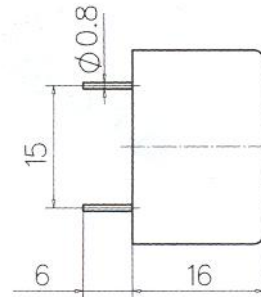

### DIMENSIONS

PB-2416

$\phi 23.8 \times H16.0$

Type	Unit	PB-2416-1	PB-2416-2	PB-2416-3
Rated Voltage	(VDC)	12	12	12
Operating Voltage	(VDC)	3~20	3~20	3~20
Current Consumption	(mA)	< or = 8	< or = 8	< or = 10
Sound Output (Min)	(dB)	> or = 85	> or = 85	> or = 90
Resonant Frequency	(Hz)	2800±500	2800±500	2800±500
Operating Temp	(C)	-20~+60	-40~+85	-20~+60
Storage Temp	(C)	-30~+70	-40~+85	-30~+70
Weight	(g)	5	5	5
Dimension	mm	23.8 x H16	23.8 x H16	23.8 x H16

\*Value applying at rated voltage  
\*distance for measurement 30cm